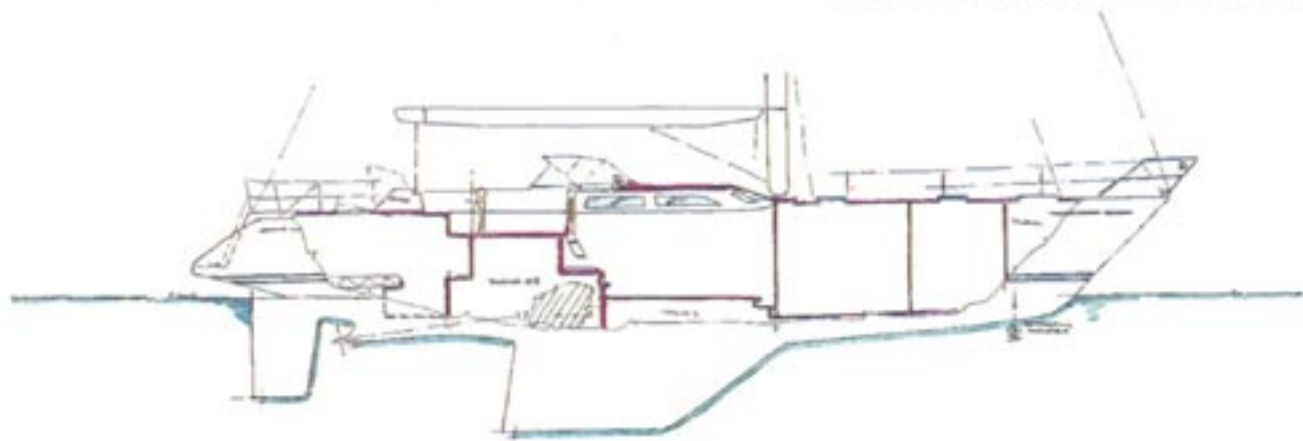

**The CONTEST 60 and 62,
More luxury with additional
features.**

In cooperation with the experienced designer Pieter Beeldsnijder the CONTEST 60 has been developed. This yacht offers a very elegant interior. Additional windows in the front of the roof and a bathing platform are provided.

A CONTEST 62 with classic counter stern is also available as sloop, cutter or ketch.

Design Doug Peterson and Pieter Beeldsnijder

Contest yachts are delivered with
Lloyd's Certificate of Hull Construction

Other interior lay-outs possible.