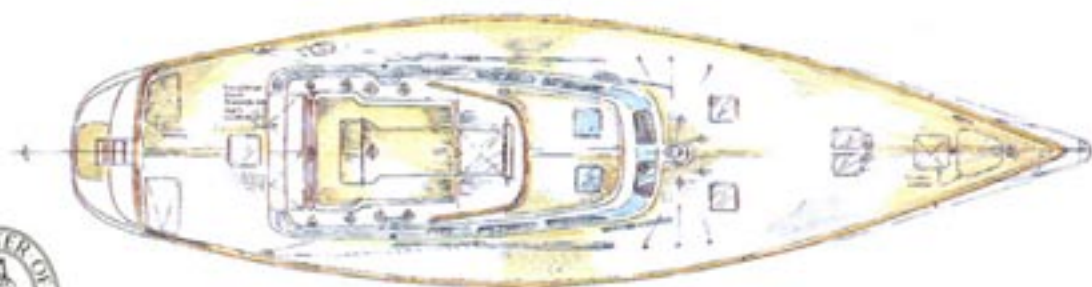

**The CONTEST 60 and 62,
More luxury with additional
features.**

In cooperation with the experienced designer Pieter Beeldsnijder the CONTEST 60 has been developed. This yacht offers a very elegant interior. Additional windows in the front of the roof and a bathing platform are provided.

A CONTEST 62 with classic counter stern is also available as sloop, cutter or ketch.

Design Doug Peterson and Pieter Beeldsnijder

Contest yachts are delivered with
Lloyd's Certificate of Hull Construction

Other interior lay-outs possible.